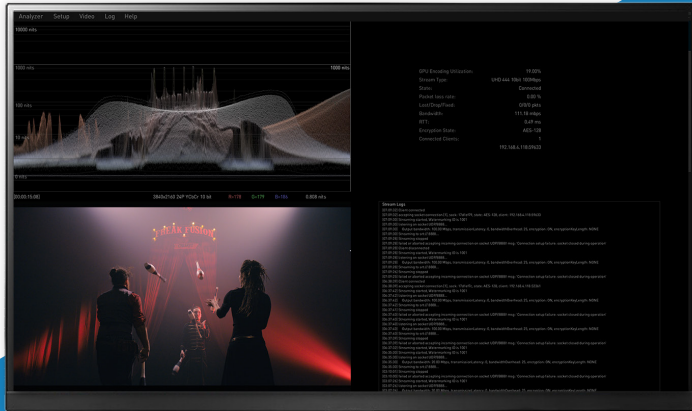

colorfront

Streaming Server

COLORFRONT STREAMING SERVER IS A COST-EFFECTIVE LIVE-STREAMING APPLIANCE DELIVERING COLOR FIDELITY AND REAL-TIME PERFORMANCE FOR A VARIETY OF SECURE REMOTE POST PRODUCTION OPERATIONS.

THE APPLIANCE WORKS IN REAL-TIME WITH HD, 2K & 4K, AND STEREO3D CONTENT, IN REC709 SDR OR HDR WITH DOLBY VISION, AND USES SRT (SECURE RELIABLE TRANSPORT PROTOCOL) TO DELIVER PRISTINE QUALITY, LOW-LATENCY LIVE VIDEO, PLUS MULTI-CHANNEL AUDIO, OVER THE PUBLIC INTERNET TO MULTIPLE REMOTE CLIENTS CONCURRENTLY. FORENSIC NEXGUARD WATERMARKING AND 256-BIT AES ENCRYPTION ARE USED TO ENSURE CONTENT REMAINS SECURE AND PROTECTED.

KEY FEATURES OF STREAMING SERVER INCLUDE

- **SUB-SECOND LATENCY ROBUST STREAMING**
Minimal delay real time video delivery
- **8-800 mbit HEVC**
Much more efficient than intra-frame encoding for higher quality of service at any given bit-rate
- **SRT (Secure Reliable Transport Protocol)**
Low-latency live video over the public internet
- **10-BIT 4:4:4 REFERENCE QUALITY VIDEO**
Allows color accurate critical QC on a theater projector or 4K HDR reference broadcast monitor
- **MULTI-CHANNEL AUDIO**
AAC audio with 5.1, 7.1 surround sound
- **FROM HD SDR ALL THE WAY TO 4K HDR IN STEREO 3D**
Works with HD, 2K & 4K, and stereo3D content in Rec709 SDR or HDR
- **DOLBY VISION TUNNELING**
High Dynamic Range with with Dolby Vision on prosumer displays such as an LG OLED via HDMI