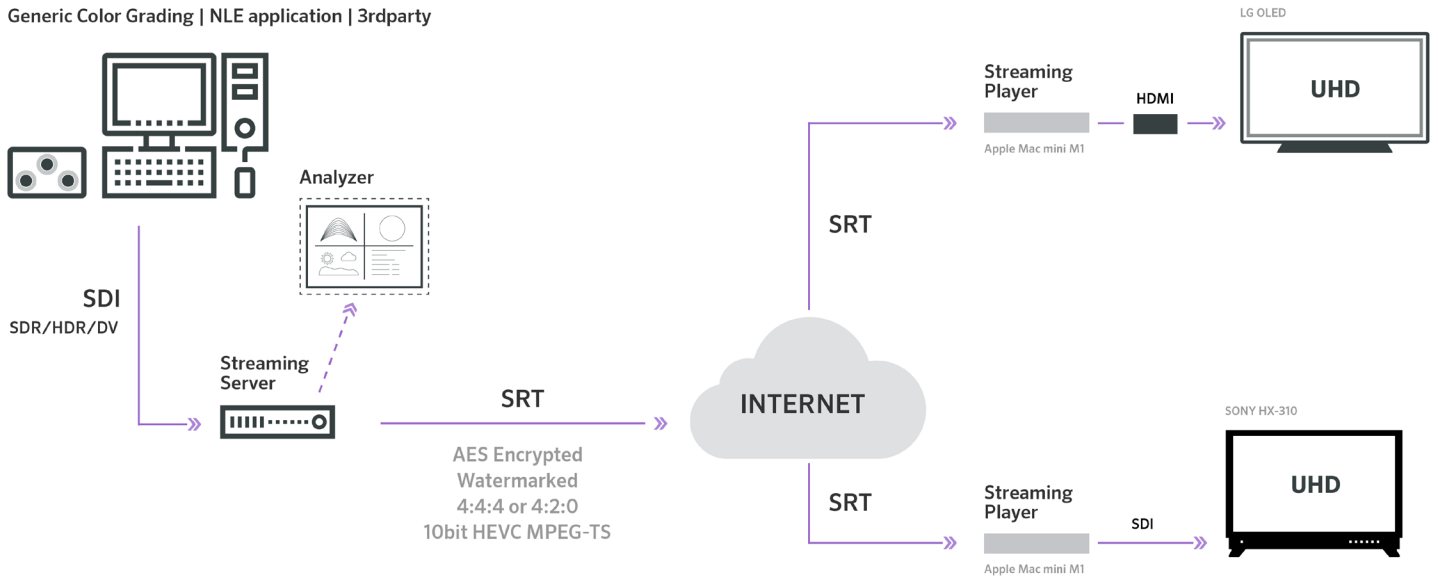

colorfront

Streaming Server

COLORFRONT STREAMING SERVER IS A COST-EFFECTIVE LIVE-STREAMING APPLIANCE DELIVERING COLOR FIDELITY AND REAL-TIME PERFORMANCE FOR A VARIETY OF SECURE REMOTE POST PRODUCTION OPERATIONS.

THE APPLIANCE WORKS IN REAL-TIME WITH HD, 2K & 4K, AND STEREO3D CONTENT, IN REC709 SDR OR HDR WITH DOLBY VISION, AND USES SRT (SECURE RELIABLE TRANSPORT PROTOCOL) TO DELIVER PRISTINE QUALITY, LOW-LATENCY LIVE VIDEO, PLUS MULTI-CHANNEL AUDIO, OVER THE PUBLIC INTERNET TO MULTIPLE REMOTE CLIENTS CONCURRENTLY. FORENSIC NEXGUARD WATERMARKING AND 256-BIT AES ENCRYPTION ARE USED TO ENSURE CONTENT REMAINS SECURE AND PROTECTED.

KEY FEATURES OF STREAMING SERVER INCLUDE

- **SUB-SECOND LATENCY ROBUST STREAMING**
Minimal delay real time video delivery
- **8-800 mbit HEVC**
Much more efficient than intra-frame encoding for higher quality of service at any given bit-rate
- **SRT (Secure Reliable Transport Protocol)**
Low-latency live video over the public internet
- **10-BIT 4:4:4 REFERENCE QUALITY VIDEO**
Allows color accurate critical QC on a theater projector or 4K HDR reference broadcast monitor
- **MULTI-CHANNEL AUDIO**
AAC audio with 5.1, 7.1 surround sound
- **FROM HD SDR ALL THE WAY TO 4K HDR IN STEREO 3D**
Works with HD, 2K & 4K, and stereo3D content in Rec709 SDR or HDR
- **DOLBY VISION TUNNELING**
High Dynamic Range with with Dolby Vision on prosumer displays such as an LG OLED via HDMI

For more information, please visit:
www.colorfront.com

colorfront

Streaming Server

colorfront 
Remote Streaming

Generic Color Grading | NLE application | 3rdparty

• MULTIPLE VIDEO STREAM

2 independent UHD channels or 4 HD channels