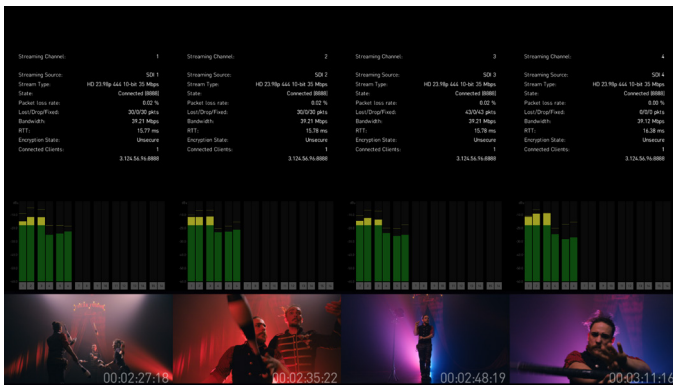

colorfront

Streaming Server

COLORFRONT STREAMING SERVER IS A COST-EFFECTIVE LIVE-STREAMING APPLIANCE DELIVERING COLOR FIDELITY AND REAL-TIME PERFORMANCE FOR A VARIETY OF SECURE REMOTE POST PRODUCTION OPERATIONS.

THE APPLIANCE WORKS IN REAL-TIME WITH HD, 2K & 4K, AND STEREO3D CONTENT, IN REC709 SDR OR HDR WITH DOLBY VISION, AND USES SRT (SECURE RELIABLE TRANSPORT PROTOCOL) TO DELIVER PRISTINE QUALITY, LOW-LATENCY LIVE VIDEO, PLUS MULTI-CHANNEL AUDIO, OVER THE PUBLIC INTERNET TO MULTIPLE REMOTE CLIENTS CONCURRENTLY. FORENSIC NEXGUARD WATERMARKING AND 256-BIT AES ENCRYPTION ARE USED TO ENSURE CONTENT REMAINS SECURE AND PROTECTED.

KEY FEATURES OF STREAMING SERVER INCLUDE

- **SUB-SECOND LATENCY ROBUST STREAMING**
Minimal delay real time video delivery
- **8-800 mbit HEVC**
Much more efficient than intra-frame encoding for higher quality of service at any given bit-rate
- **SRT (Secure Reliable Transport Protocol)**
Low-latency live video over the public internet
- **10-BIT 4:4:4 REFERENCE QUALITY VIDEO**
Allows color accurate critical QC on a theater projector or 4K HDR reference broadcast monitor
- **MULTI-CHANNEL AUDIO**
AAC audio with 5.1, 7.1 surround sound
- **FROM HD SDR ALL THE WAY TO 4K HDR IN STEREO 3D**
Works with HD, 2K & 4K, and stereo3D content in Rec709 SDR or HDR
- **DOLBY VISION TUNNELING**
High Dynamic Range with with Dolby Vision on prosumer displays such as an LG OLED via HDMI

For more information, please visit:
www.colorfront.com

colorfront

Streaming Server

colorfront 
Remote Streaming

Generic Color Grading | NLE application | 3rdparty

• MULTIPLE VIDEO STREAM

2 independent UHD channels or 4 HD channels