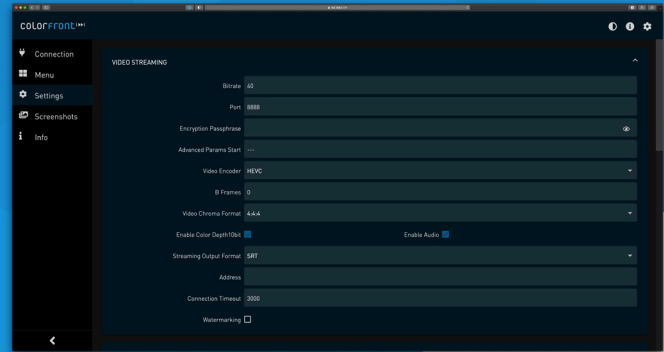

colorfront

Streaming Server

COLORFRONT STREAMING SERVER IS A COST-EFFECTIVE LIVE-STREAMING APPLIANCE DELIVERING COLOR FIDELITY AND REAL-TIME PERFORMANCE FOR A VARIETY OF SECURE REMOTE POST PRODUCTION OPERATIONS.

THE APPLIANCE WORKS IN REAL-TIME WITH HD, 2K & 4K, AND STEREO3D CONTENT, IN REC709 SDR OR HDR WITH DOLBY VISION, AND USES SRT (SECURE RELIABLE TRANSPORT PROTOCOL) TO DELIVER PRISTINE QUALITY, LOW-LATENCY LIVE VIDEO, PLUS MULTI-CHANNEL AUDIO, OVER THE PUBLIC INTERNET TO MULTIPLE REMOTE CLIENTS CONCURRENTLY. FORENSIC NEXGUARD WATERMARKING AND 256-BIT AES ENCRYPTION ARE USED TO ENSURE CONTENT REMAINS SECURE AND PROTECTED.

KEY FEATURES OF STREAMING SERVER INCLUDE

- **SUB-SECOND LATENCY ROBUST STREAMING**
Minimal delay real time video delivery
- **8-800 mbit HEVC**
Much more efficient than intra-frame encoding for higher quality of service at any given bit-rate
- **SRT (Secure Reliable Transport Protocol)**
Low-latency live video over the public internet
- **10-BIT 4:4:4 REFERENCE QUALITY VIDEO**
Allows color accurate critical QC on a theater projector or 4K HDR reference broadcast monitor
- **MULTI-CHANNEL AUDIO**
AAC audio with 5.1, 7.1 surround sound
- **FROM HD SDR ALL THE WAY TO 4K HDR IN STEREO 3D**
Works with HD, 2K & 4K, and stereo3D content in Rec709 SDR or HDR
- **DOLBY VISION TUNNELING**
High Dynamic Range with with Dolby Vision on prosumer displays such as an LG OLED via HDMI